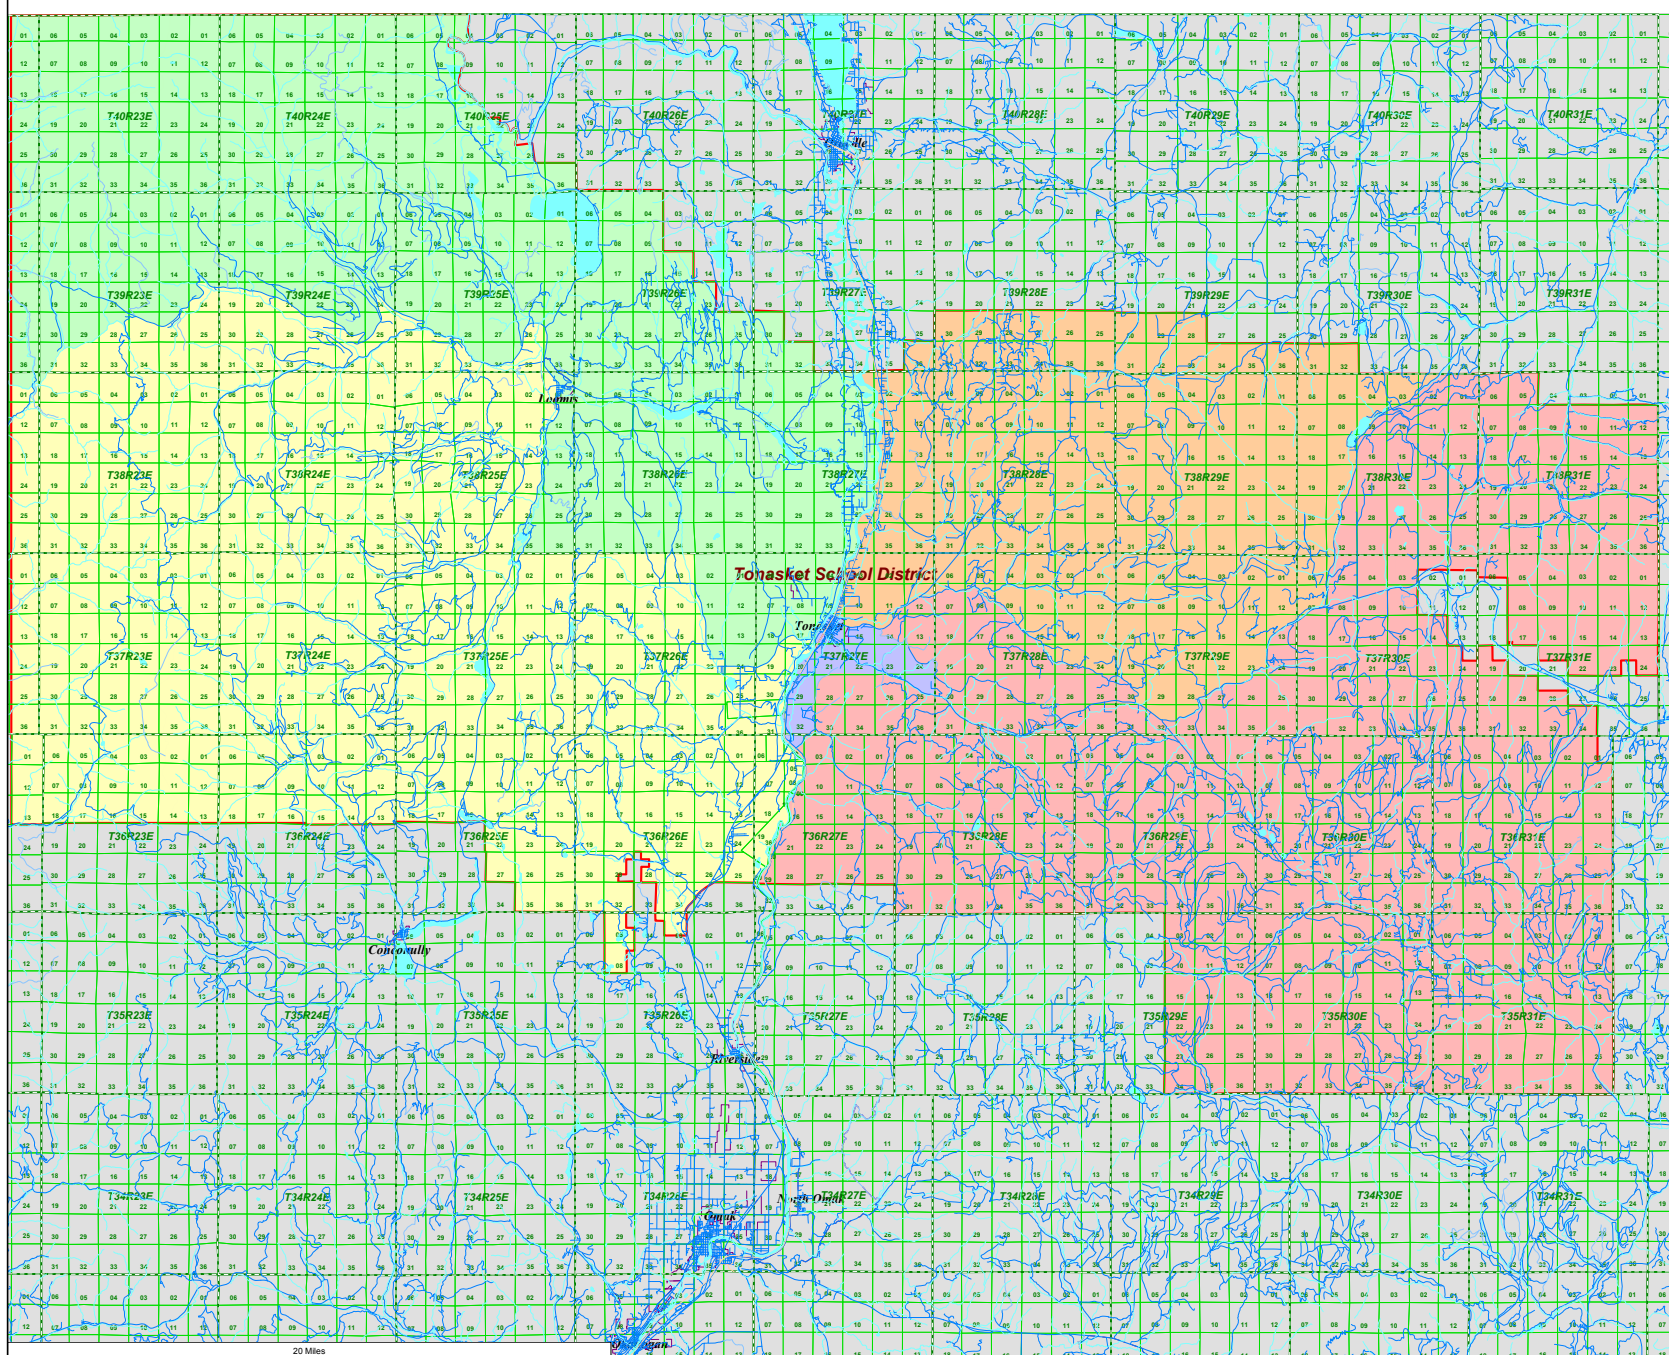

- 1st District
- 2nd District
- 3rd District
- 4th District
- 5th District

City Limits

District Outline

Sectional Centers

Townships

Tonasket School District District Summary Report

Director District Number	Ideal Population	Total Population	Deviation from Ideal	% Deviation from Ideal	White Population	Hispanic Origin (of any race)	Non White & Mixed
1st	1,373	1,361	-12	-0.87	1,046	205	315
2nd	1,373	1,355	-18	-1.31	898	401	457
3rd	1,373	1,386	13	0.95	1,062	251	324
4th	1,373	1,395	22	1.60	1,061	232	334
5th	1,373	1,366	-7	-0.51	1,172	71	194
Totals.....		<u>6,863</u>	<u>-2</u>		<u>5,239</u>	<u>1,160</u>	<u>1,624</u>

Tonasket School District

Summary of Population by Race and Hispanic Origin

District Number	Total Population	Total Population by Race							Two or More Races	Hispanic Origin (of any race)
		Single Race								
		Total	White	Black African American	American Indian and Alaska Native	Asian	Native Hawaiian and Other Pacific Islander	Other Race	Total	
1st	1,361	1,244	1,046	6	34	10	0	148	117	205
2nd	1,355	1,185	898	2	23	9	1	252	170	401
3rd	1,386	1,268	1,062	6	25	5	4	166	118	251
4th	1,395	1,254	1,061	4	34	6	3	146	141	232
5th	1,366	1,256	1,172	7	20	9	0	48	110	71
Totals.....	<u>6,863</u>	<u>6,207</u>	<u>5,239</u>	<u>25</u>	<u>136</u>	<u>39</u>	<u>8</u>	<u>760</u>	<u>656</u>	<u>1,160</u>

- 1st District
- 2nd District
- 3rd District
- 4th District
- 5th District

City Limits

District Outline

Sectional Centers

Townships

7 Miles

- 1st District
- 2nd District
- 3rd District
- 4th District
- 5th District

City Limits

District Outline

Sectional Centers

Townships

- 1st District
- 2nd District
- 3rd District
- 4th District
- 5th District

City Limits

District Outline

Sectional Centers