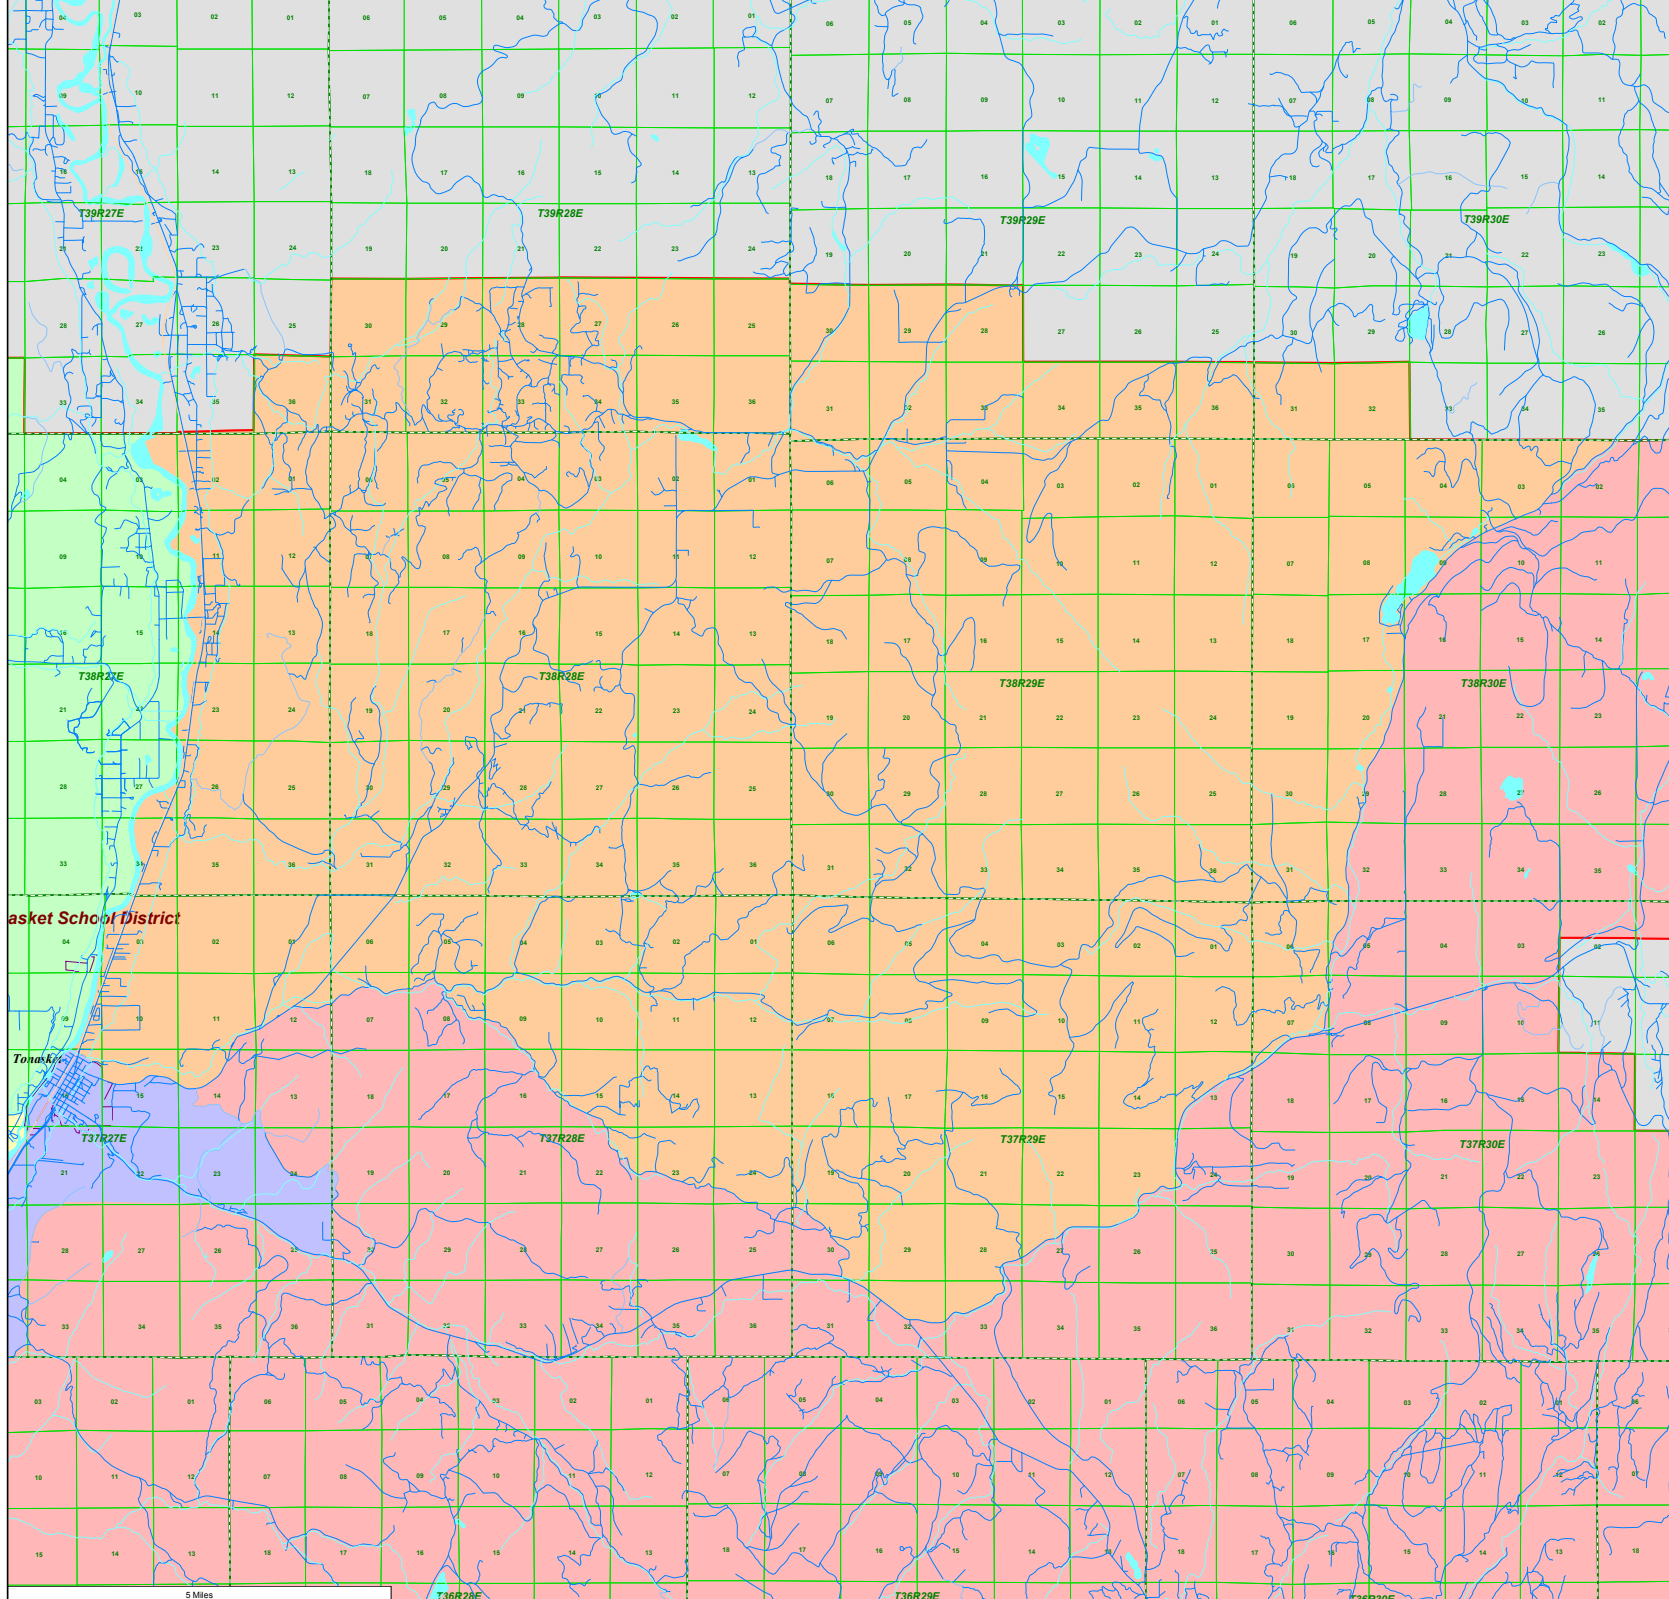

- 1st District
- 2nd District
- 3rd District
- 4th District
- 5th District

City Limits

District Outline

Sectional Centers

Townships

Tonasket School District District Summary Report

Director District Number	Ideal Population	Total Population	Deviation from Ideal	% Deviation from Ideal	White Population	Hispanic Origin (of any race)	Non White & Mixed
1st	1,373	1,361	-12	-0.87	1,046	205	315
2nd	1,373	1,355	-18	-1.31	898	401	457
3rd	1,373	1,386	13	0.95	1,062	251	324
4th	1,373	1,395	22	1.60	1,061	232	334
5th	1,373	1,366	-7	-0.51	1,172	71	194
Totals.....		<u>6,863</u>	<u>-2</u>		<u>5,239</u>	<u>1,160</u>	<u>1,624</u>

- 1st District
- 2nd District
- 3rd District
- 4th District
- 5th District

City Limits

District Outline

Sectional Centers

Townships

7 Miles

- 1st District
- 2nd District
- 3rd District
- 4th District
- 5th District

City Limits

District Outline

Sectional Centers

Townships

- 1st District
- 2nd District
- 3rd District
- 4th District
- 5th District

City Limits

District Outline

Sectional Centers

Townships

- 1st District
- 2nd District
- 3rd District
- 4th District
- 5th District

City Limits

District Outline

Sectional Centers

Townships

- 1st District
- 2nd District
- 3rd District
- 4th District
- 5th District